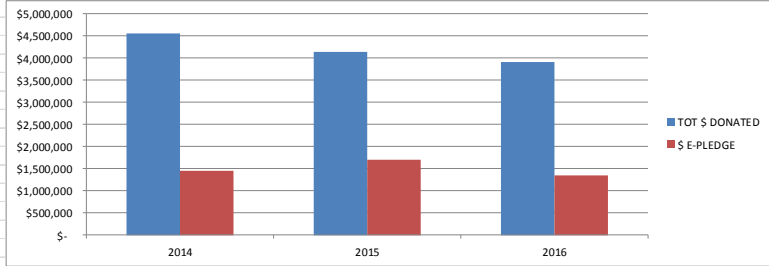

HAWAII - PACIFIC AREA CFC 2010 - 2016

CAMPAIGN YEAR	DONATION % - Hawaii	NATL CFC DONATION %
2010		24.7%
2011		23.6%
2012		20.0%
2013	26.8%	16.2%
2014	22.9%	14.1%
2015	19.3%	12.4%
2016	19.2%	10.7%